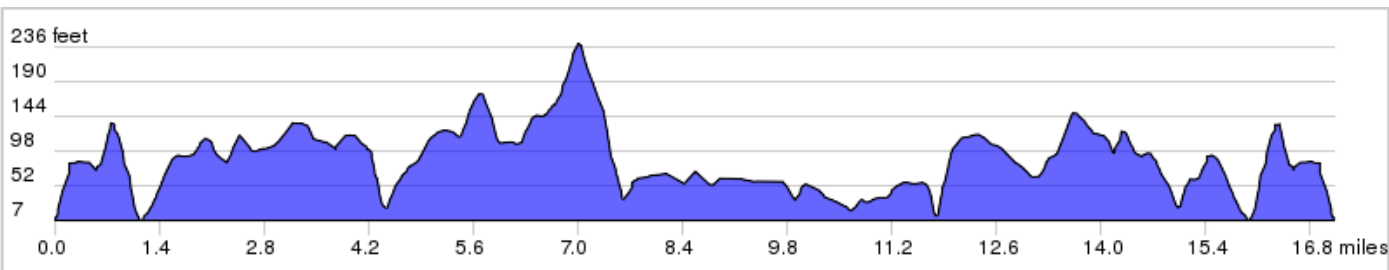

# Castine - 17 Mile

Distance: 17.2 mi  
Elevation: + 1195 / - 1195 ft  
Good For: cycling

Castine - 17 Mile

0.0	0.0	▀	Start of route
0.0	0.0	→	R onto Main St
0.0	0.0	←	L to stay on Main St
0.2	0.2	←	L onto Court St
0.6	0.4	←	L onto State St
0.8	0.2	↑	Continue onto ME-166/Castine Rd
4.2	3.5	→	R onto ME-199 N/Dunbar Rd
7.7	3.5	←	L onto ME-175 N/New Rd
9.8	2.0	←	L onto ME-166/Castine Rd
11.6	1.9	→	R onto ME-166A S/The Shore Rd
12.0	0.4	→	R onto Wilson Point Rd
12.0	0.0	→	R onto ME-166A S/The Shore Rd

12.0 miles. +818/-730 feet

15.5	3.4	→	R onto ME-166/Castine Rd
16.4	0.9	↑	Continue onto State St
16.6	0.2	→	R onto Court St
17.0	0.4	←	L onto Main St
17.1	0.2	→	R to stay on Main St
17.2	0.0	←	L
17.2	0.0	▀	End of route

5.1 miles. +134/-213 feet