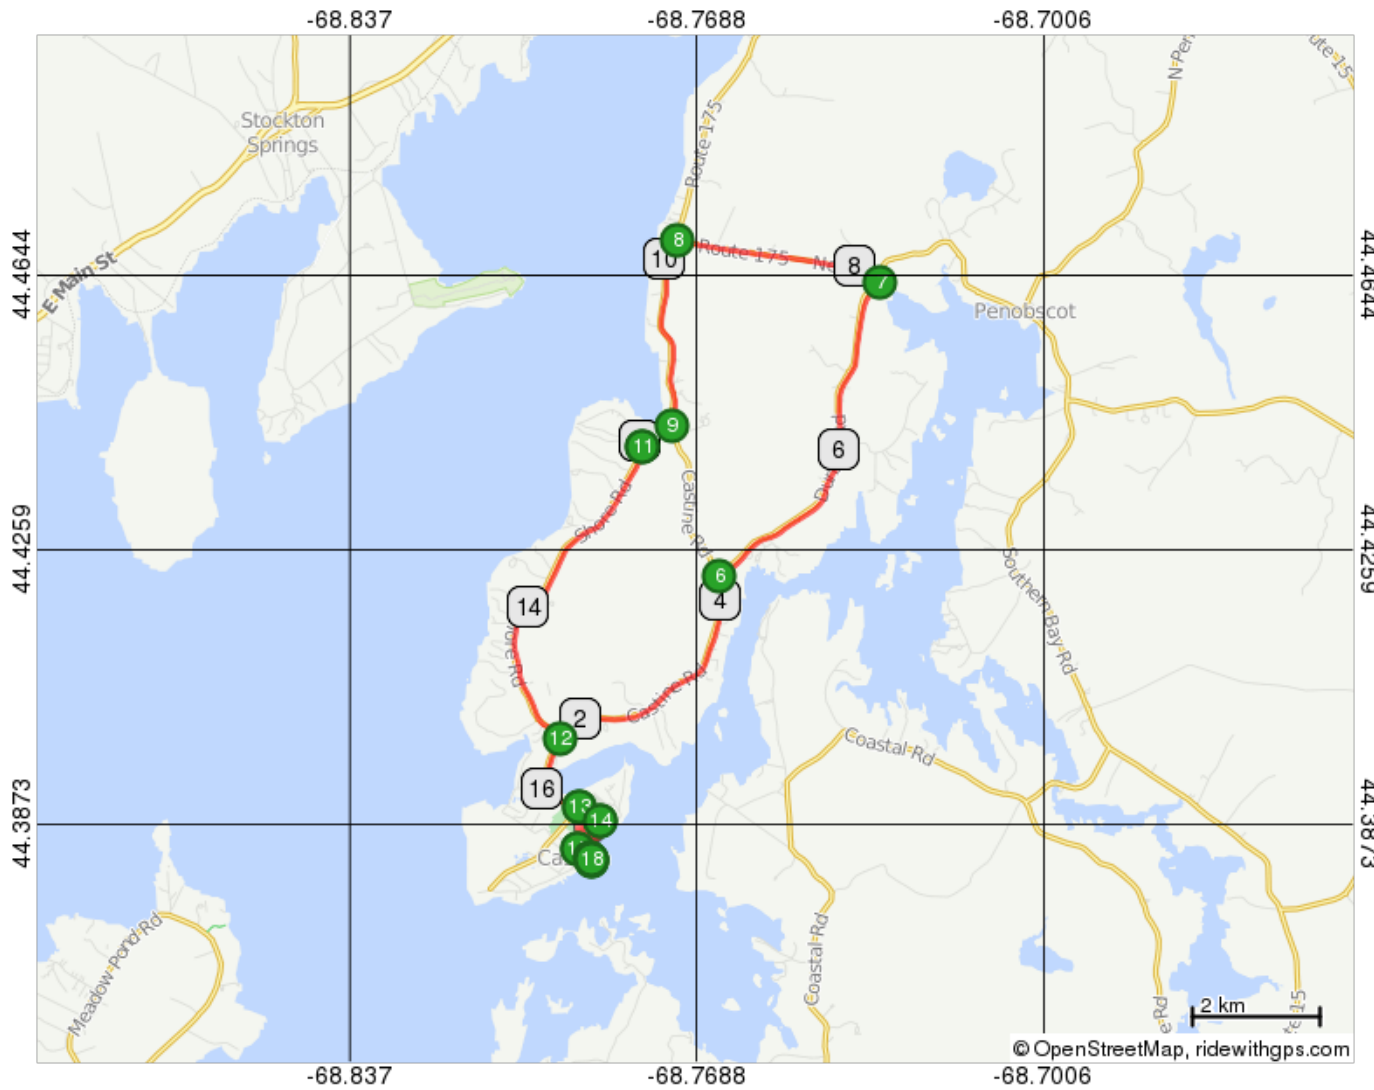

# Castine - 17 Mile

Distance: 17.2 mi  
Elevation: + 1195 / - 1195 ft  
Good For: cycling

Castine - 17 Mile

0.0	0.0	▀	Start of route
0.0	0.0	→	R onto Main St
0.0	0.0	←	L to stay on Main St
0.2	0.2	←	L onto Court St
0.6	0.4	←	L onto State St
0.8	0.2	↑	Continue onto ME-166/Castine Rd
4.2	3.5	→	R onto ME-199 N/Dunbar Rd
7.7	3.5	←	L onto ME-175 N/New Rd
9.8	2.0	←	L onto ME-166/Castine Rd
11.6	1.9	→	R onto ME-166A S/The Shore Rd
12.0	0.4	→	R onto Wilson Point Rd
12.0	0.0	→	R onto ME-166A S/The Shore Rd

12.0 miles. +818/-730 feet

15.5	3.4	→	R onto ME-166/Castine Rd
16.4	0.9	↑	Continue onto State St
16.6	0.2	→	R onto Court St
17.0	0.4	←	L onto Main St
17.1	0.2	→	R to stay on Main St
17.2	0.0	←	L
17.2	0.0	▀	End of route

5.1 miles. +134/-213 feet