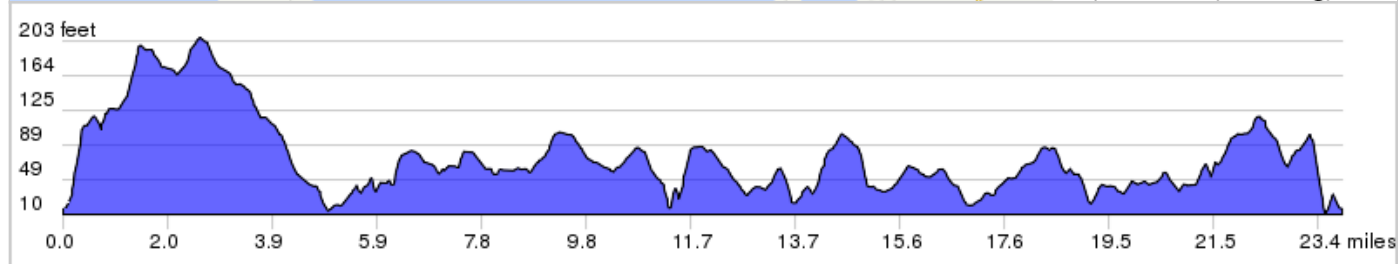

Ellsworth - 24 Mile

Distance: 23.9 mi
Elevation: + 967 / - 967 ft
Good For: cycling

Ellsworth - 24 Mile

0.0	0.0	🚩	Start of route
0.0	0.0	→	R onto Water St
0.2	0.2	←	L onto Foster St
0.6	0.4	→	R onto High St
0.8	0.2	→	R toward U.S. 1
1.0	0.2	↑	Continue straight onto U.S. 1
1.9	0.9	→	R onto ME-184 N/Douglas Hwy
4.8	2.9	→	R onto ME-204 W/Jordan River Rd
6.5	1.7	←	L onto ME-3 E/Bar Harbor Rd
10.2	3.7	→	R onto ME-230 N/Oak Point Rd
23.6	13.4	↑	Continue onto Water St
23.8	0.3	←	L at Washington St

23.8 miles. +923/-922 feet

23.9	0.0	🚩	End of route
------	-----	---	--------------

0.0 miles. +0/-0 feet