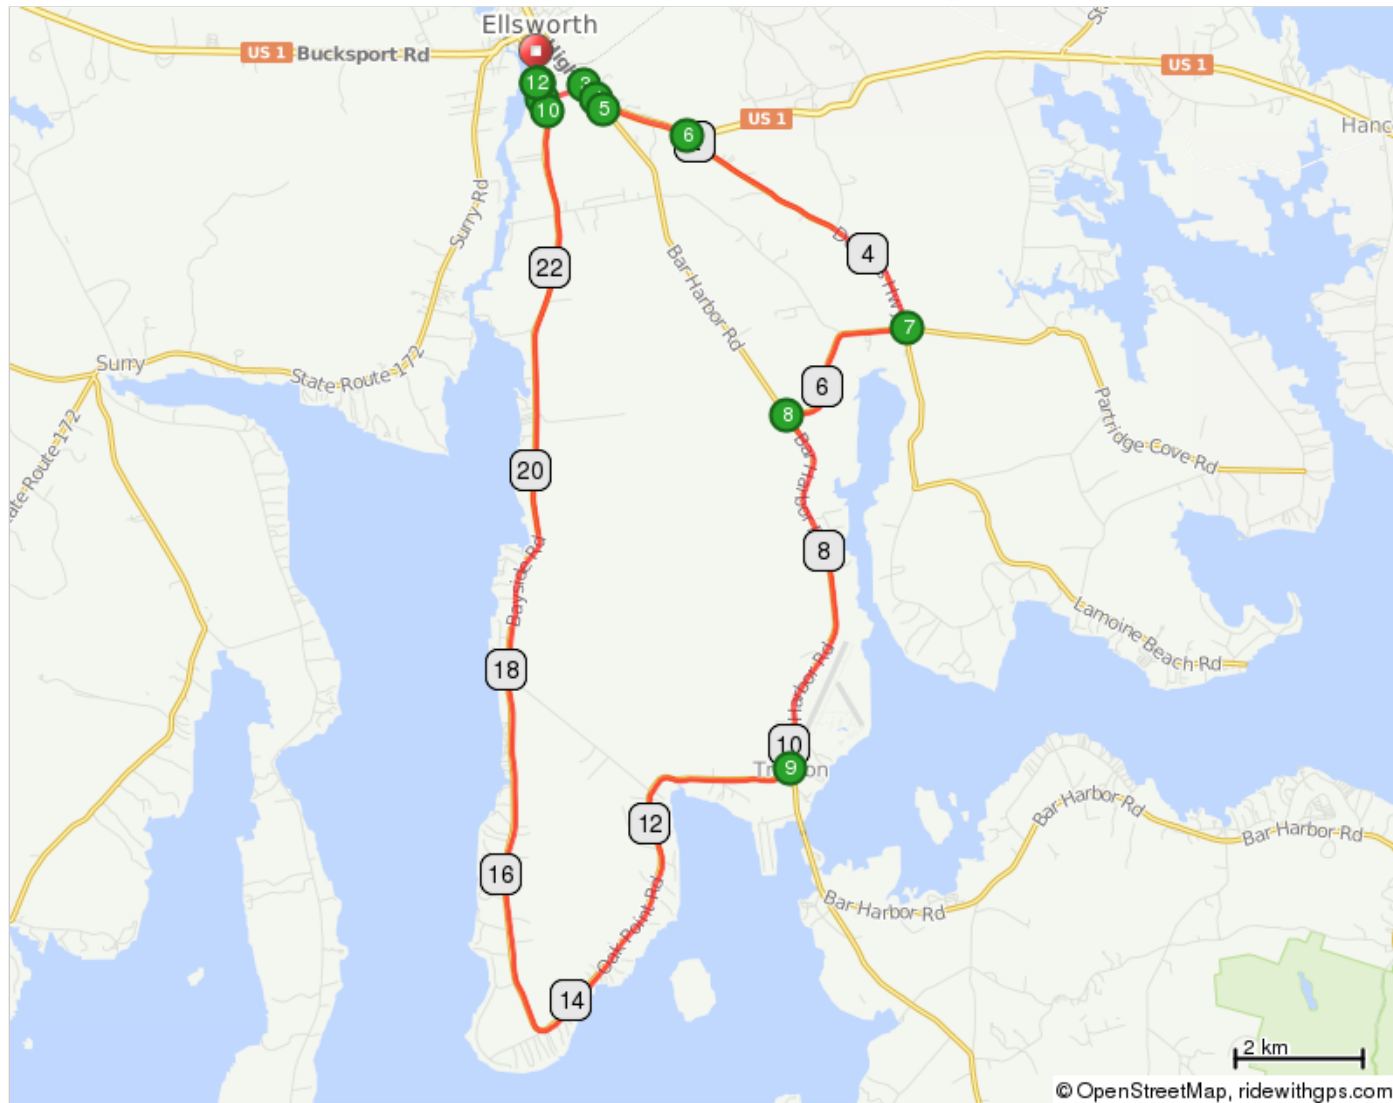

Ellsworth - 24 Mile

Distance: 23.9 mi
Elevation: + 967 / - 967 ft
Good For: cycling

Ellsworth - 24 Mile

0.0	0.0	🚩	Start of route
0.0	0.0	→	R onto Water St
0.2	0.2	←	L onto Foster St
0.6	0.4	→	R onto High St
0.8	0.2	→	R toward U.S. 1
1.0	0.2	↑	Continue straight onto U.S. 1
1.9	0.9	→	R onto ME-184 N/Douglas Hwy
4.8	2.9	→	R onto ME-204 W/Jordan River Rd
6.5	1.7	←	L onto ME-3 E/Bar Harbor Rd
10.2	3.7	→	R onto ME-230 N/Oak Point Rd
23.6	13.4	↑	Continue onto Water St
23.8	0.3	←	L at Washington St

23.8 miles. +923/-922 feet

23.9	0.0	🚩	End of route
------	-----	---	--------------

0.0 miles. +0/-0 feet