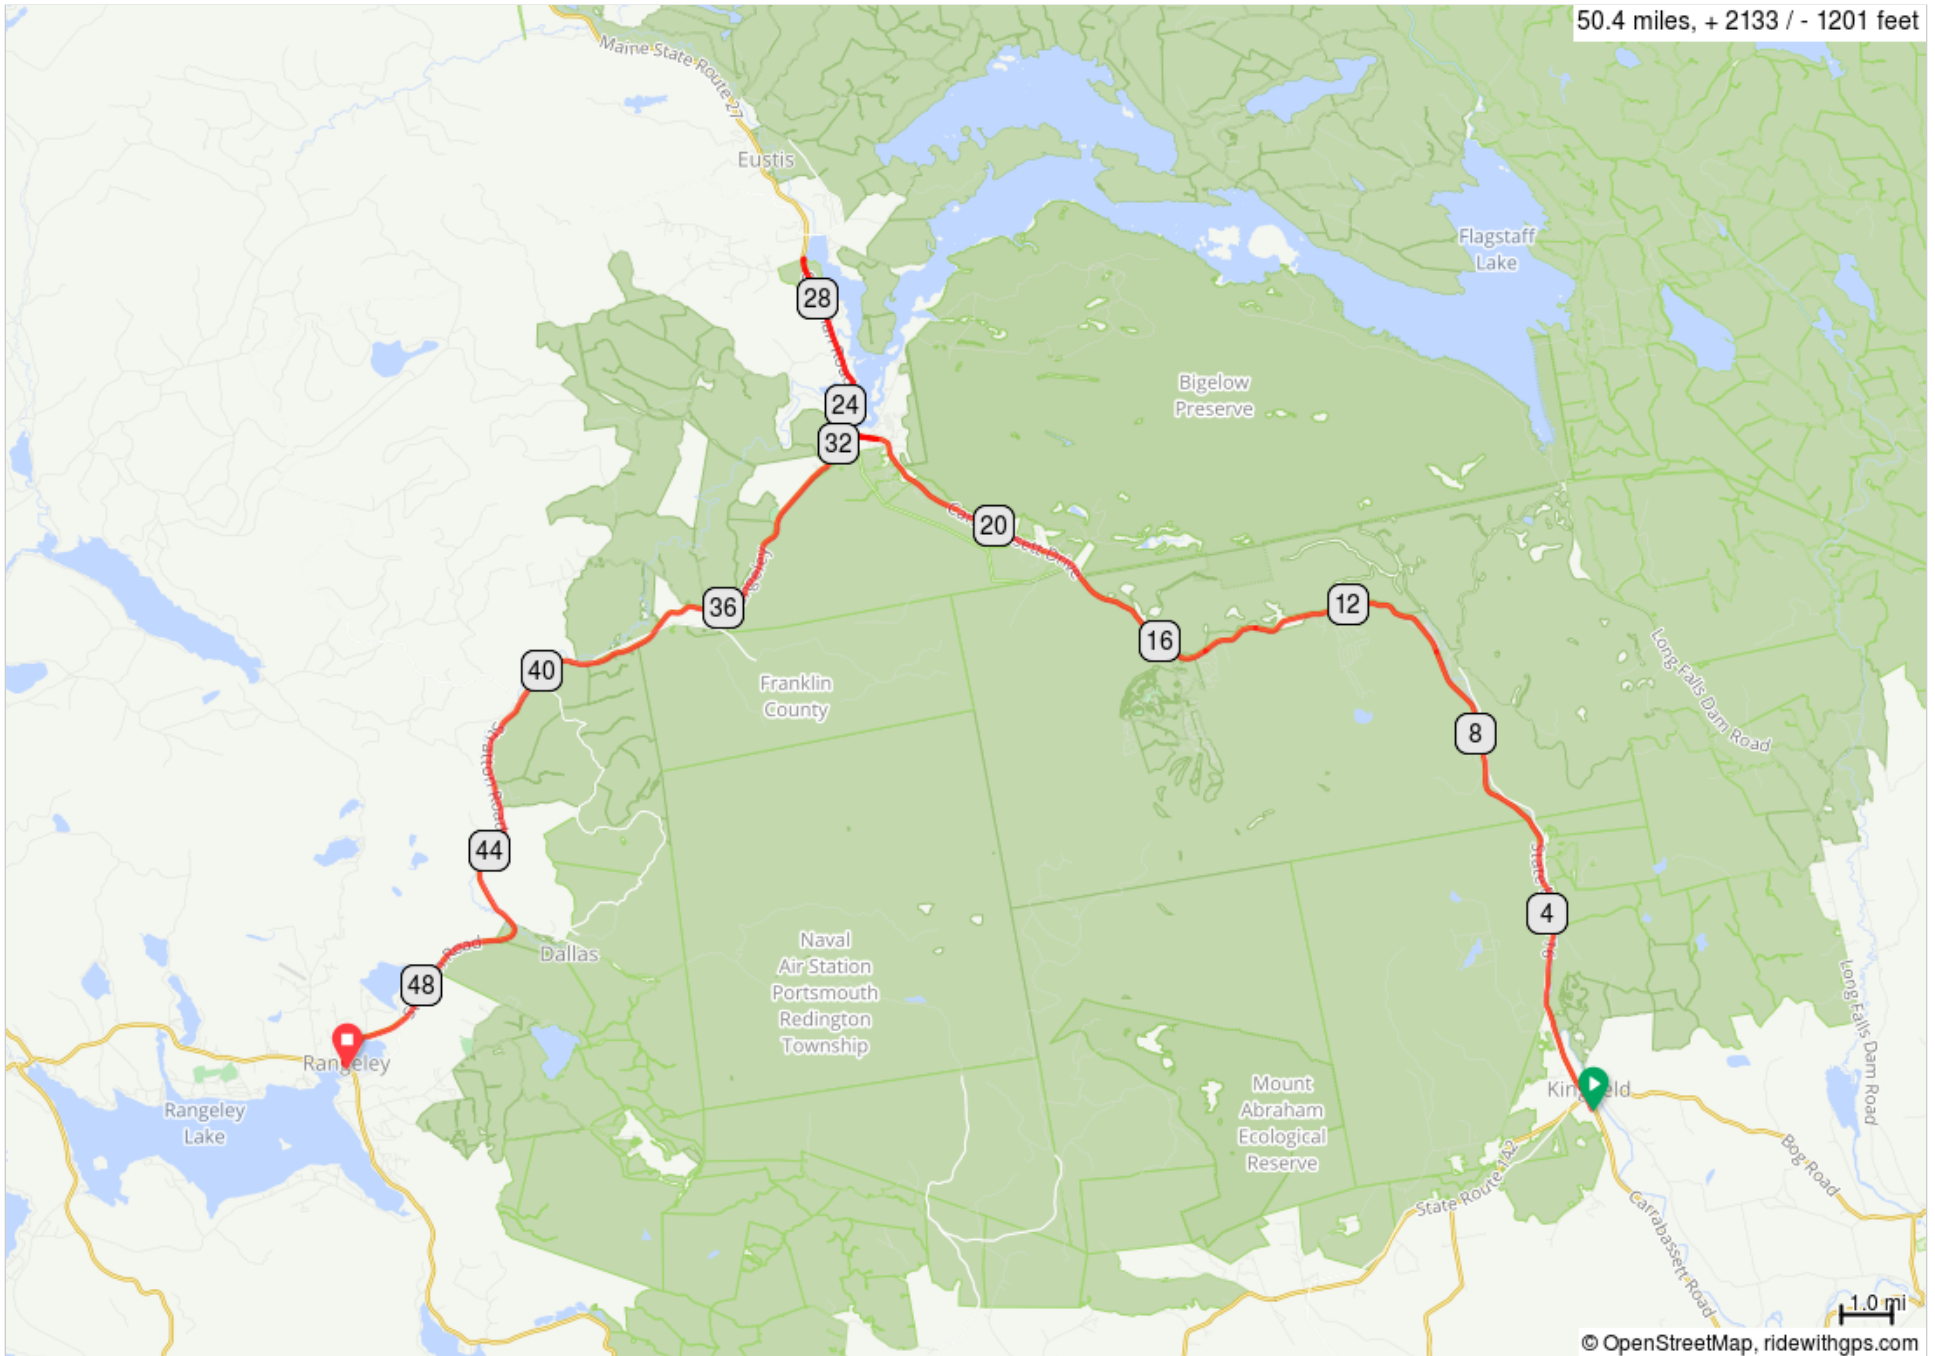

BikeMaine 2017 - Day 3 - Kingfield to Rangeley - FINAL

50.4 miles, + 2133 / - 1201 feet

© OpenStreetMap, ridewithgps.com

BikeMaine 2017 - Day 3 - Kingfield to Rangeley - FINAL

Num	Dist	Prev	Type	Note	Next
1.	0.0	0.0	▶	Start of route	0.3
2.	0.3	0.3	➔	R onto ME-142 N	0.1
3.	0.4	0.1	➔	L onto ME-16 W/ME-27 N	30.6
4.	31.0	30.6	➔	L onto School St	0.2
5.	31.2	0.2	➔	L onto Pine St	0.5
6.	31.7	0.5	➔	L onto ME-16 W	18.4
7.	50.1	18.4	➔	L to stay on ME-16 W	0.2
8.	50.3	0.2	➔	L onto ME-4 S	0.1
9.	50.4	0.1	🚩	End of route	0.0

50.4 miles. +2133/-1201 feet